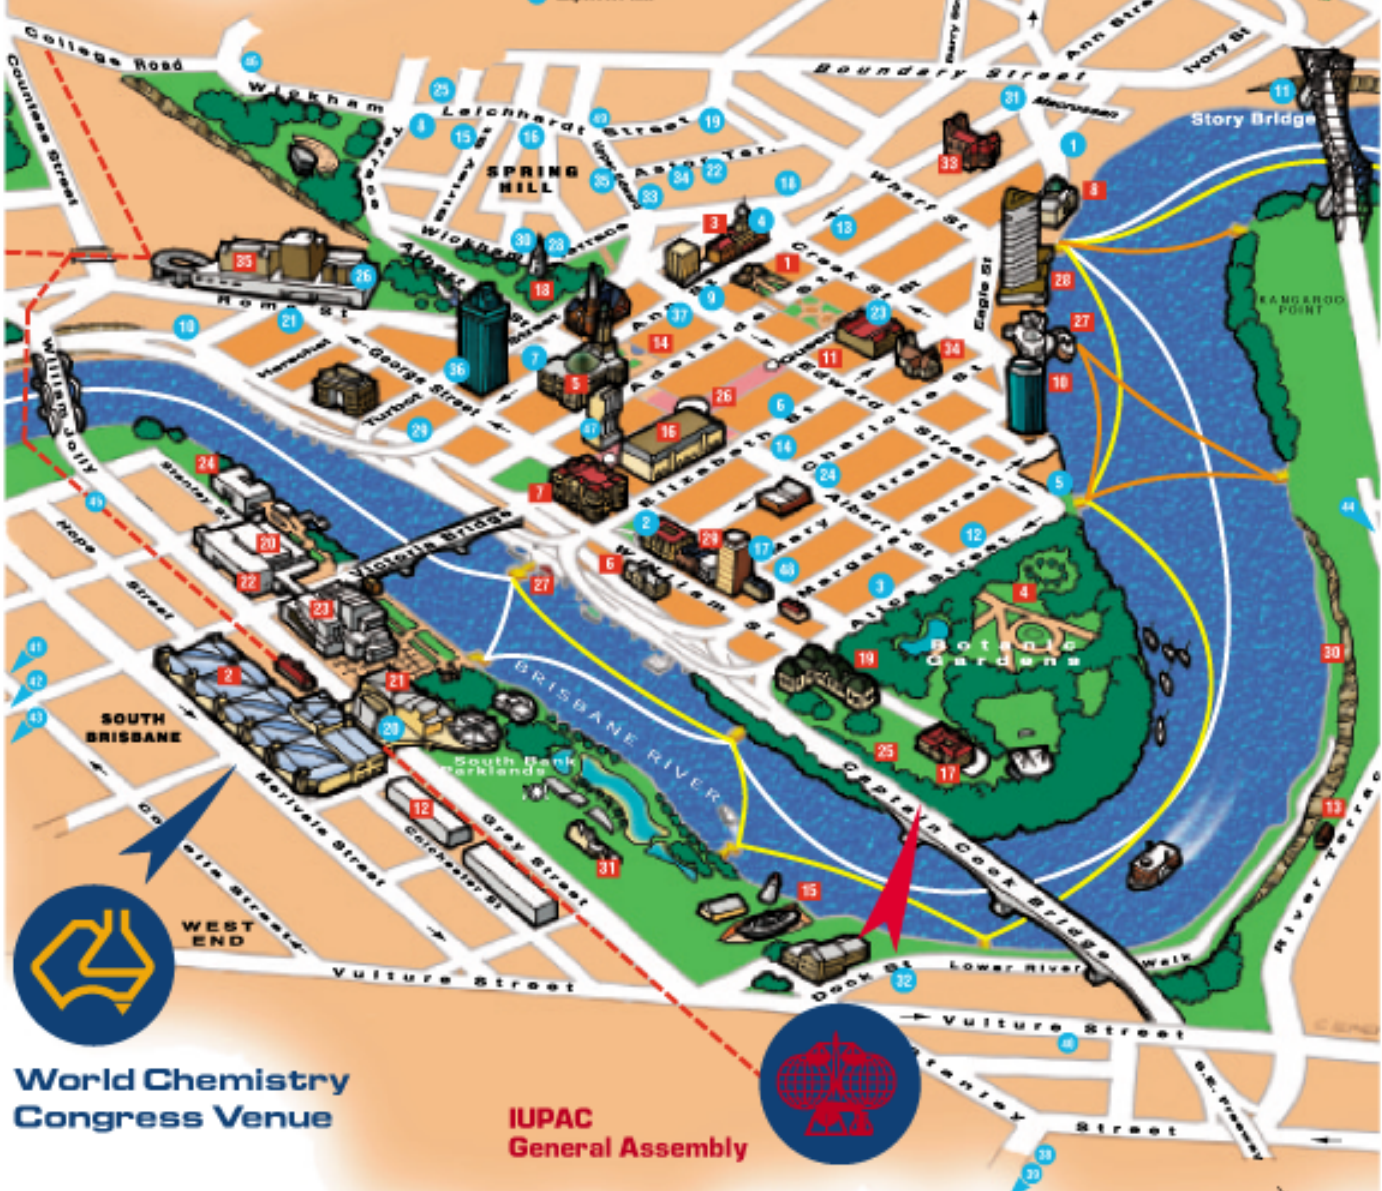

**World Chemistry Congress Venue**

**IUPAC General Assembly**

### Legend

- City Cat Ferry
- Inner City Ferry
- Cross River Ferry
- Train

Map not to scale.

### Points Of Interest

- |   |                              |                                 |                                  |
|---|------------------------------|---------------------------------|----------------------------------|
| 1 Anzac Square                            | 16 Eagle Street Pier         | 30 Old Art Gallery              | 46 Riverside Centre              |
| 2 Brisbane Convention & Exhibition Centre | 17 General Post Office (GPO) | 31 Old Conservatorium of Music  | 47 Sciencentre                   |
| 3 Central Station                         | 18 IMAX Theatre              | 32 Old Museum                   | 48 Sculpture Riverwalk           |
| 4 City Botanic Gardens                    | 19 Kangaroo Point Lookout    | 33 Old Performing Arts Complex  | 49 South Bank Wildlife Sanctuary |
| 5 City Hall                               | 20 King George Square        | 34 Old State Library            | 50 South Bank Parklands          |
| 6 Commissariat Stores                     | 21 Maritime Museum           | 35 Old University of Technology | 51 St John's Cathedral           |
| 7 Conrad International Treasury Casino    | 22 The Myer Centre           | 36 Queen Street Mall            | 52 St Stephen's Cathedral        |
| 8 Customs House                           | 23 Old Government House      | 37 River Cruise Wharves         | 53 Transit Centre                |
|   | 24 Old Windmill              |                                 |                                  |
|   | 25 Parliament House          |                                 |                                  |