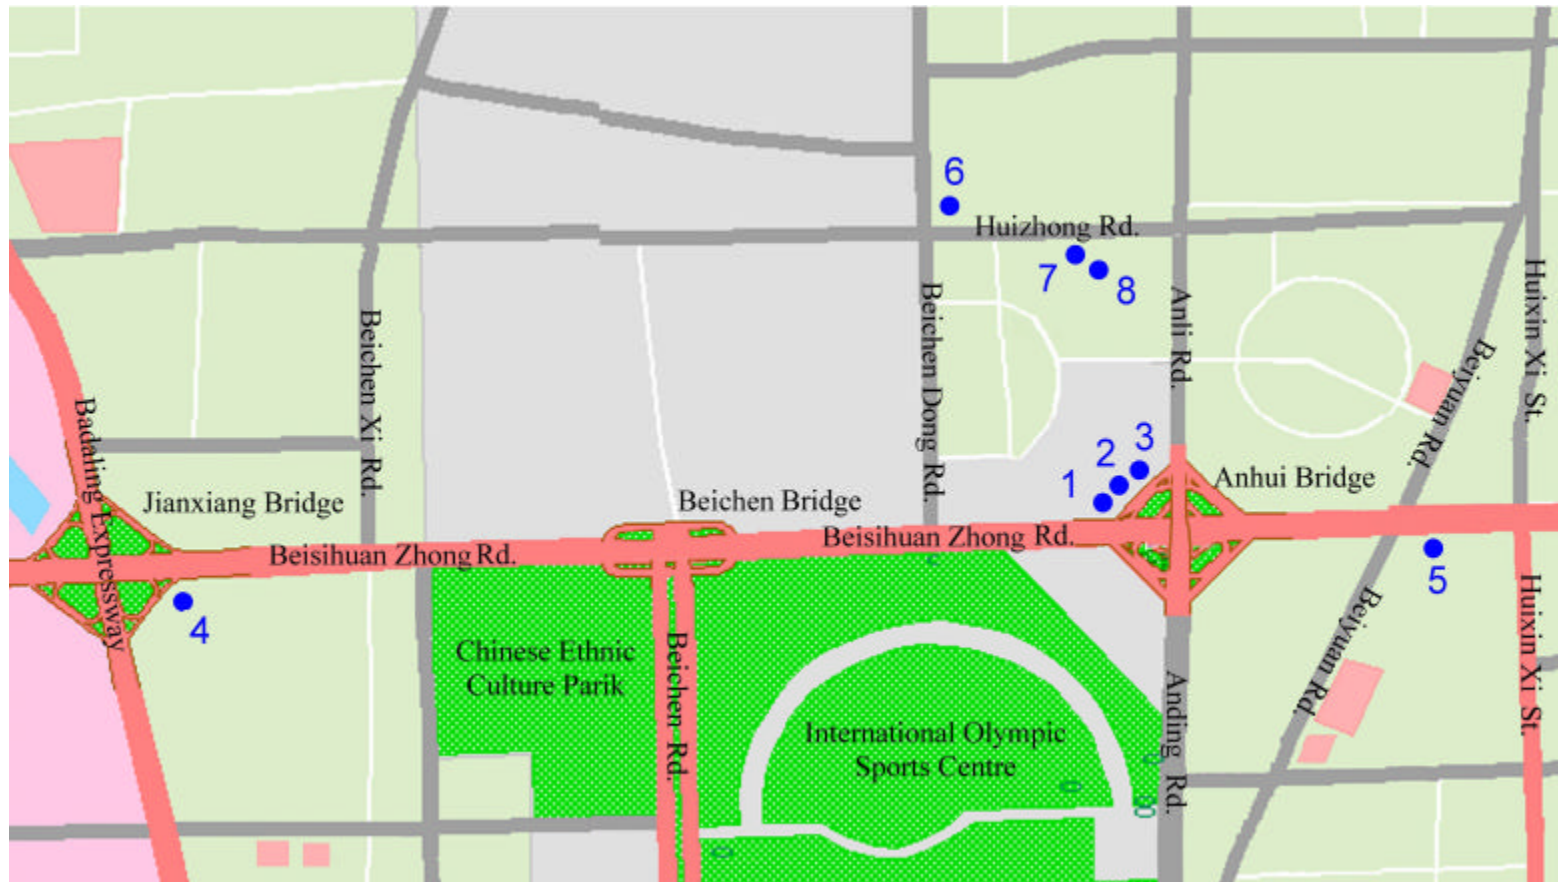

## Hotels located near the Beijing International Convention Center

- 1—Beijing International Convention Center
- 2—Beijing Continental Grand Hotel
- 3—Crowne Plaza Park View Wazhou Beijing
- 4—Beijing Foreign Experts Building

- 5—Beijing Tibet Hotel
- 6—National Jude Hotel
- 7—Yayuncun Hotel
- 8—Huiyan International Apartment